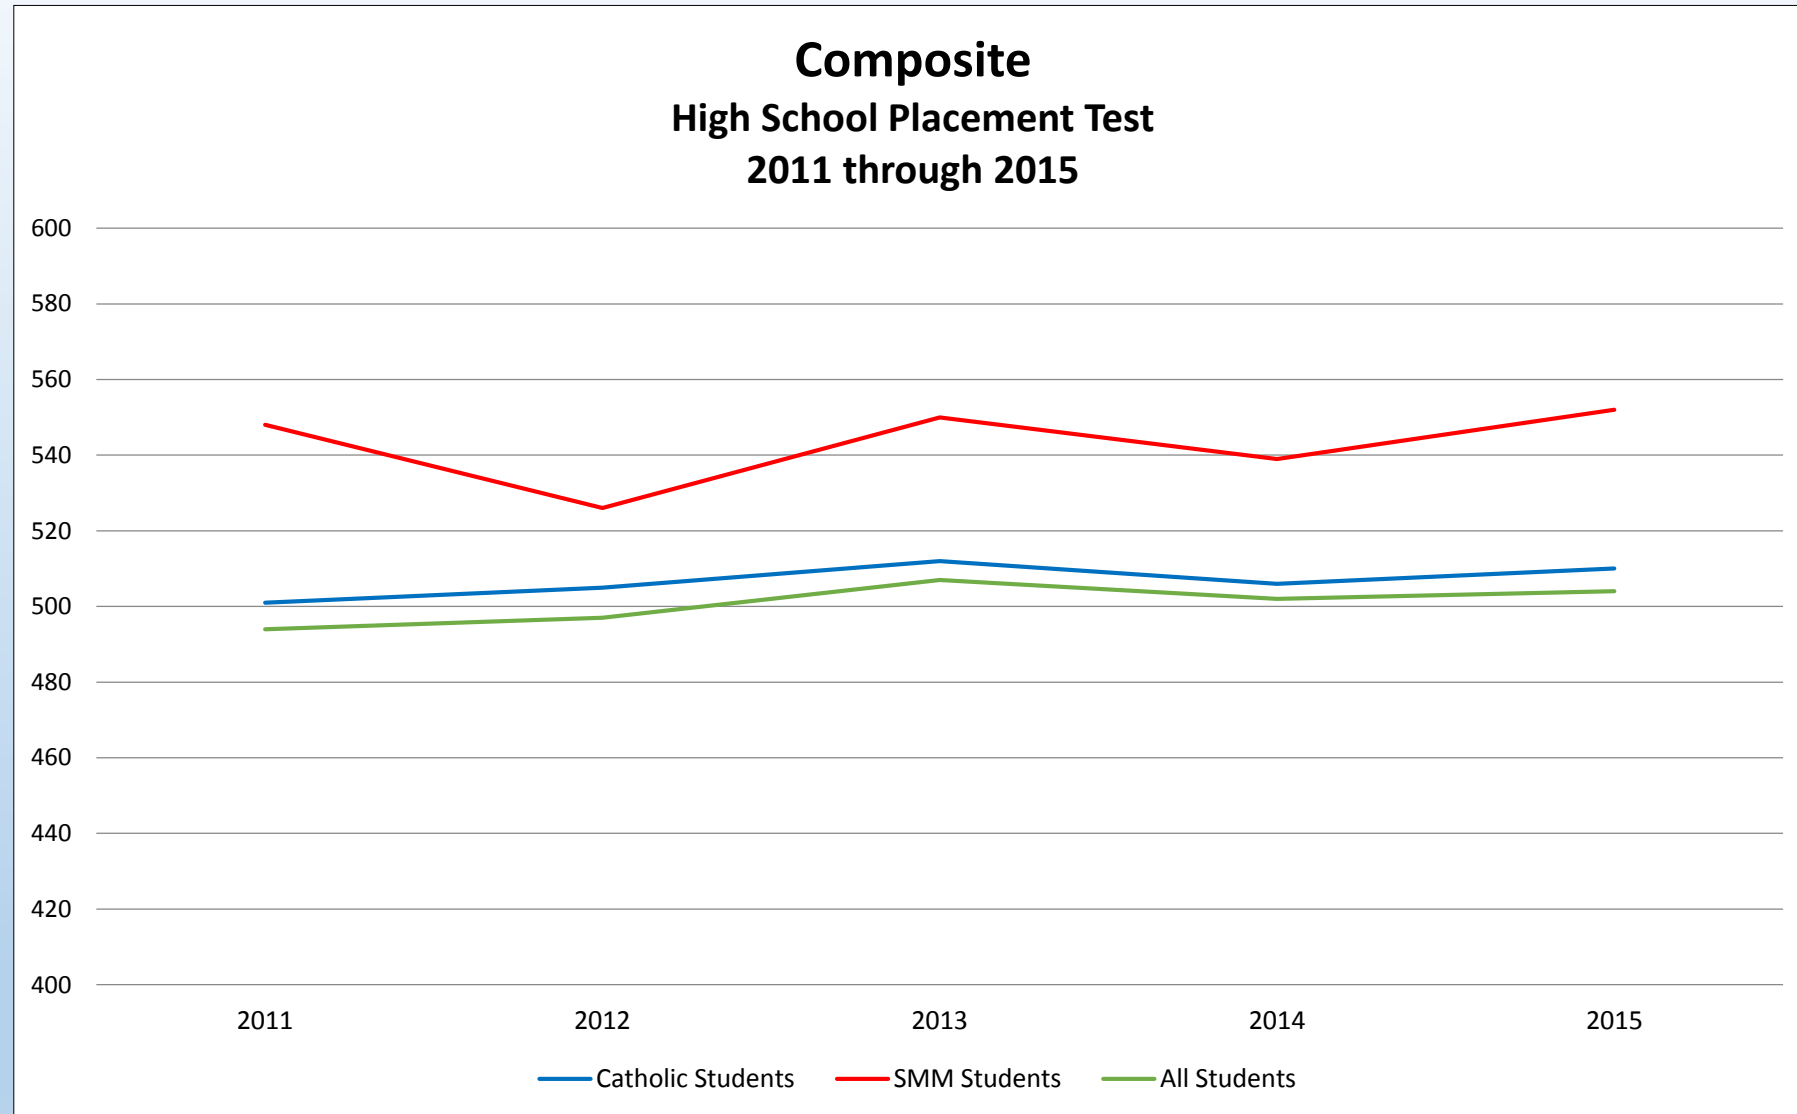

HSPT Basic Skills - Composite

	<u>2011</u>	<u>2012</u>	<u>2013</u>	<u>2014</u>	<u>2015</u>
Catholic Students	501.0	505.0	512.0	506.0	510.0
SMM Students	548.0	526.0	550.0	539.0	552.0
All Students	494.0	497.0	507.0	502.0	504.0