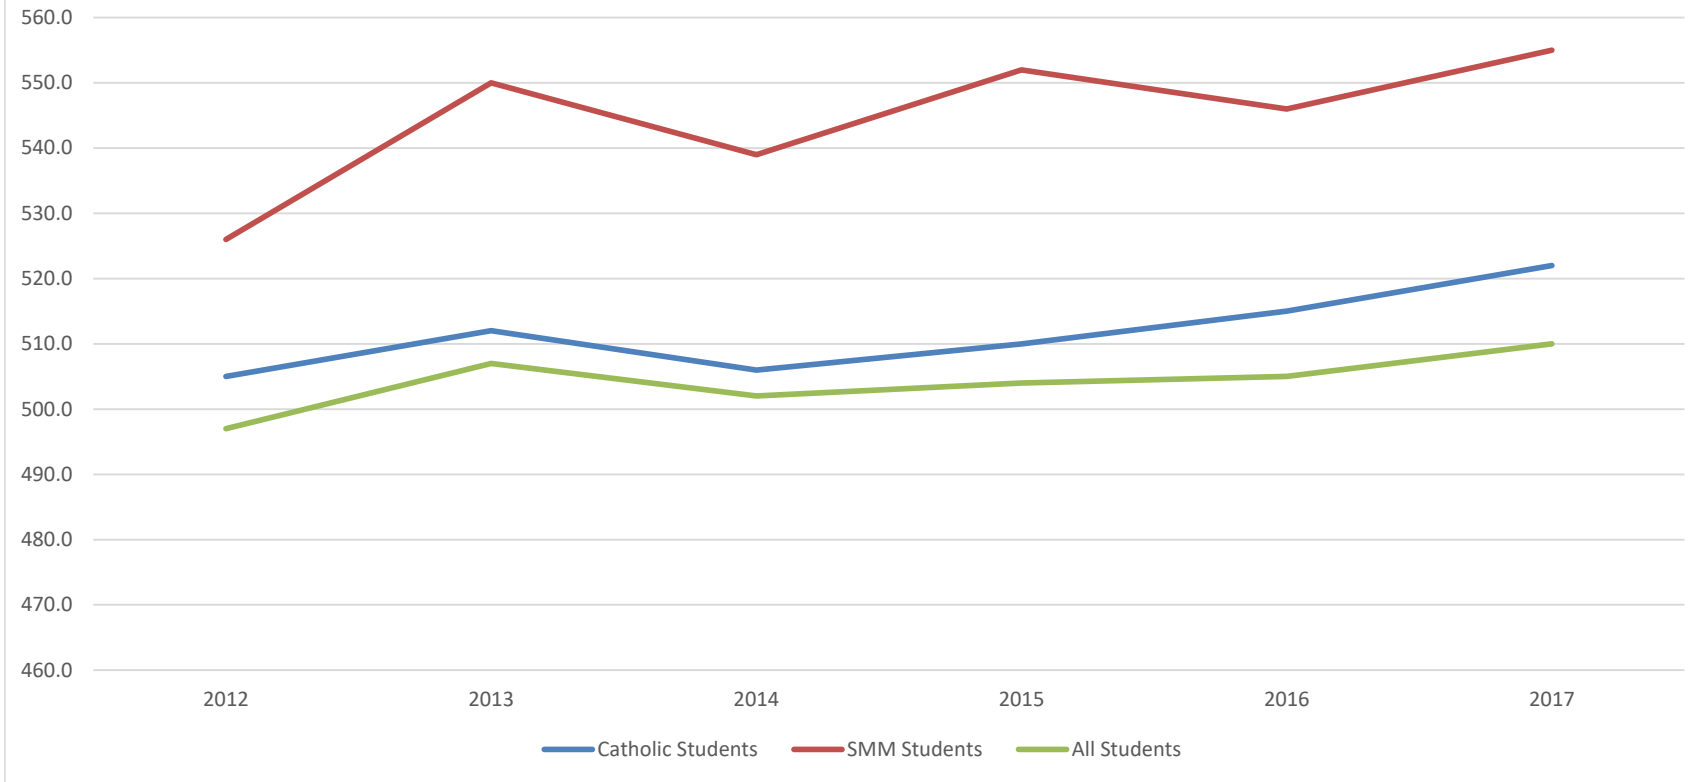

HSPT Scores Compared to Archlou 2012-2017

	<u>2011</u>	<u>2012</u>	<u>2013</u>	<u>2014</u>	<u>2015</u>	<u>2016</u>	<u>2017</u>
Catholic Students	501.0	505.0	512.0	506.0	510.0	515.0	522.0
SMM Students	548.0	526.0	550.0	539.0	552.0	546.0	555.0
All Students	494.0	497.0	507.0	502.0	504.0	505.0	510.0