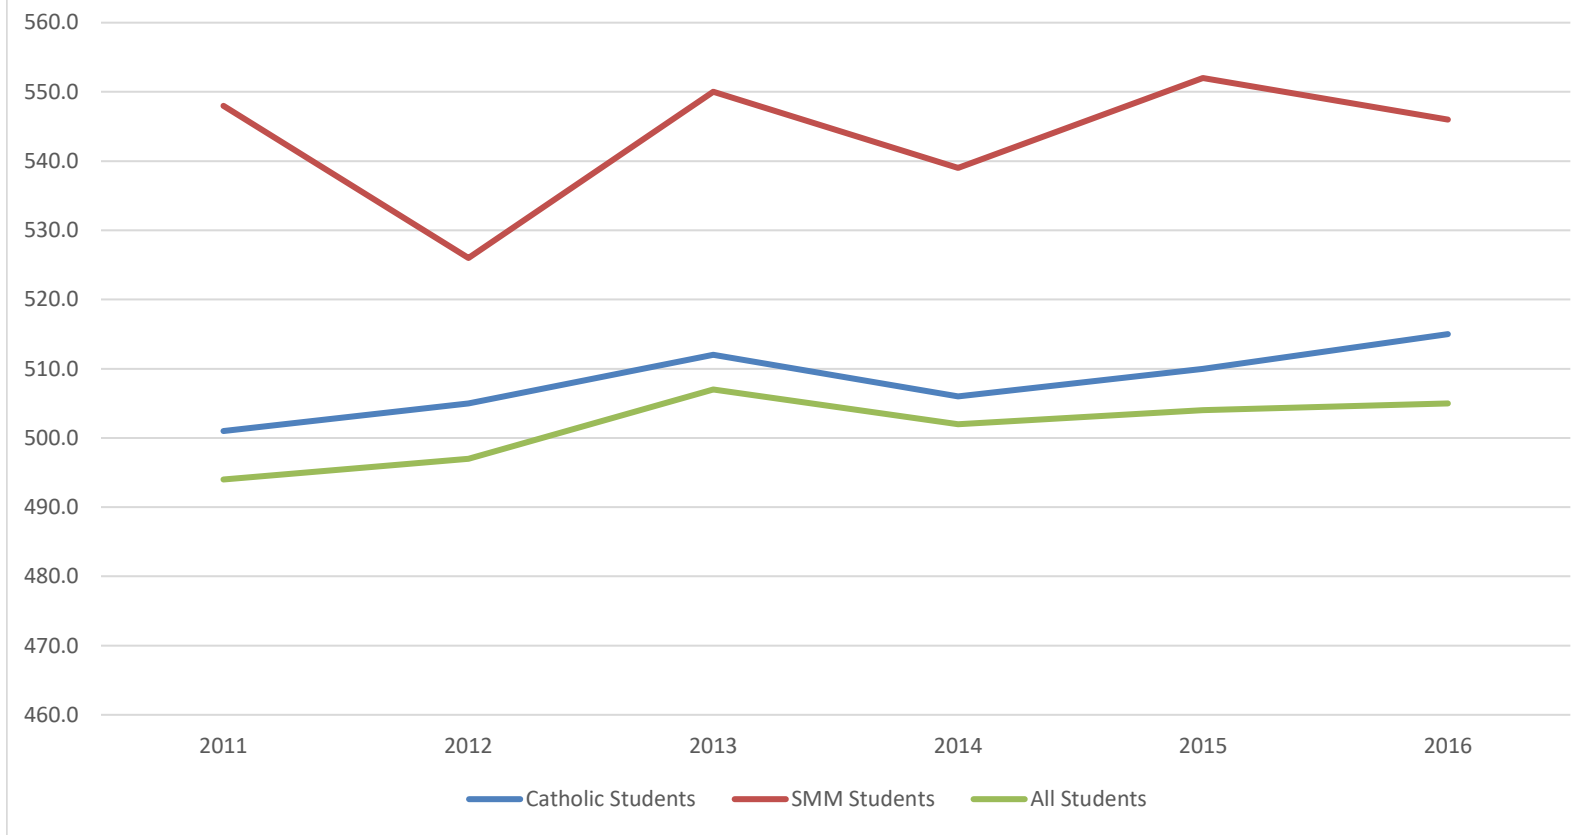

HSPT Scores Compared to Archlou 2011-2016

	<u>2011</u>	<u>2012</u>	<u>2013</u>	<u>2014</u>	<u>2015</u>	<u>2016</u>
Catholic Students	501.0	505.0	512.0	506.0	510.0	515.0
SMM Students	548.0	526.0	550.0	539.0	552.0	546.0
All Students	494.0	497.0	507.0	502.0	504.0	505.0