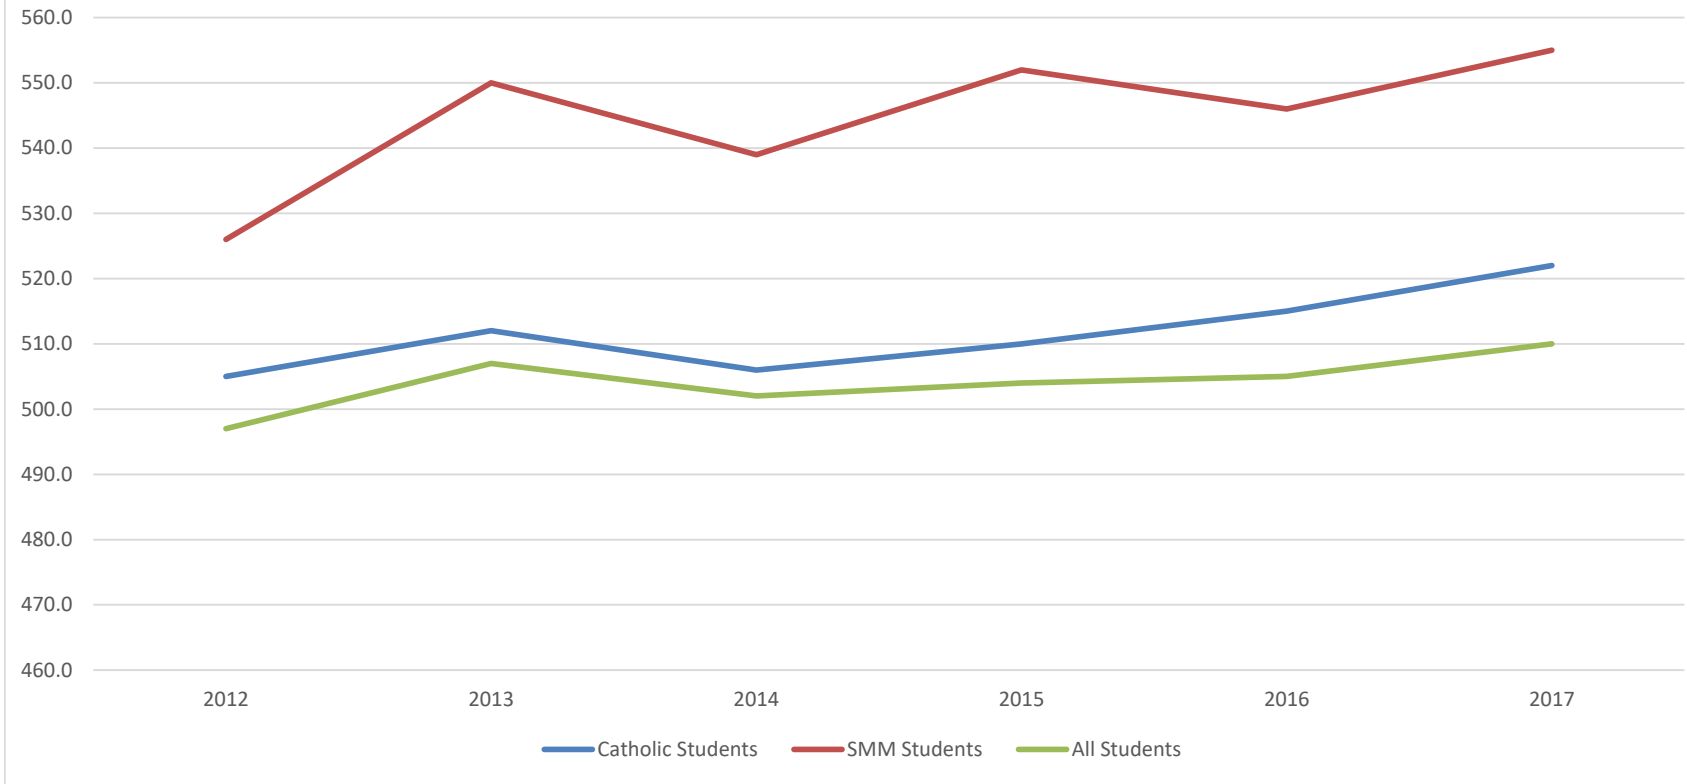

HSPT Scores Compared to Archlou 2012-2017

	<u>2011</u>	<u>2012</u>	<u>2013</u>	<u>2014</u>	<u>2015</u>	<u>2016</u>	<u>2017</u>
Catholic Students	501.0	505.0	512.0	506.0	510.0	515.0	522.0
SMM Students	548.0	526.0	550.0	539.0	552.0	546.0	555.0
All Students	494.0	497.0	507.0	502.0	504.0	505.0	510.0